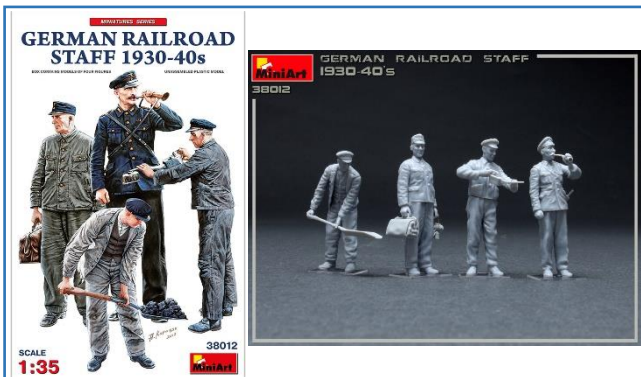

1/35

MA38037

**FRENCH CIVILIANS '30-'40s. RESIN HEADS**

Include 5 figurini – teste in resina

1/35

MA38012

**GERMAN RAILROAD STAFF 1930-40s**

Include 4 figurini