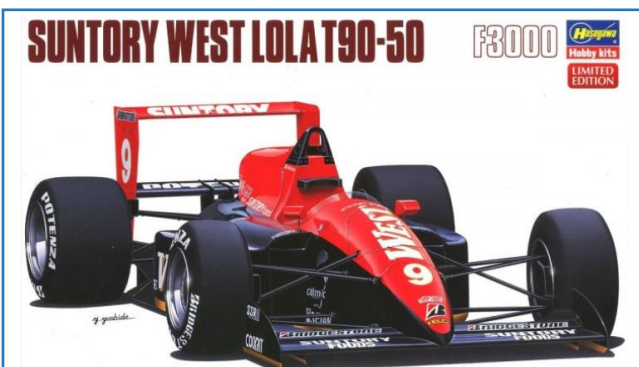

HA20403

Suntory West Lola T90-50
1990 F3000

1/24