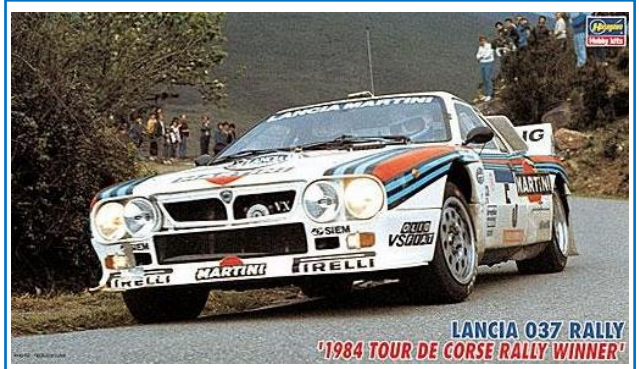

**MA35327 GERMAN TANKMEN CAMO PAINTING** 1/35

HASEGAWA Limited Edition

HASCR15

Lancia "Super Delta"  
 1992 WRC Makes champion

1/24

HASCR30

Lancia 037 Rally  
 1984 Tour de Corse Rally Winner

1/24