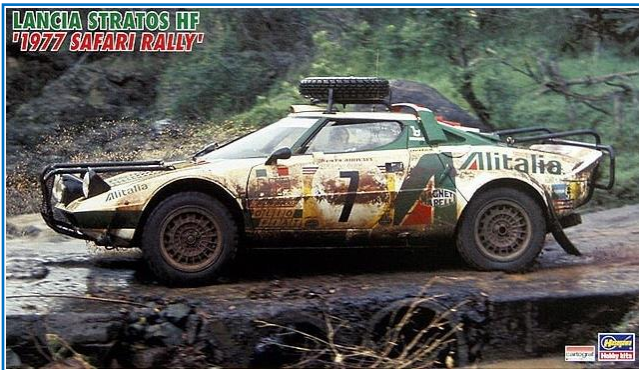

**MA35327 GERMAN TANKMEN CAMO PAINTING** 1/35

HASEGAWA Limited Edition

HASCR15

Lancia "Super Delta"  
 1992 WRC Makes champion

1/24

HASCR30

Lancia 037 Rally  
 1984 Tour de Corse Rally Winner

1/24