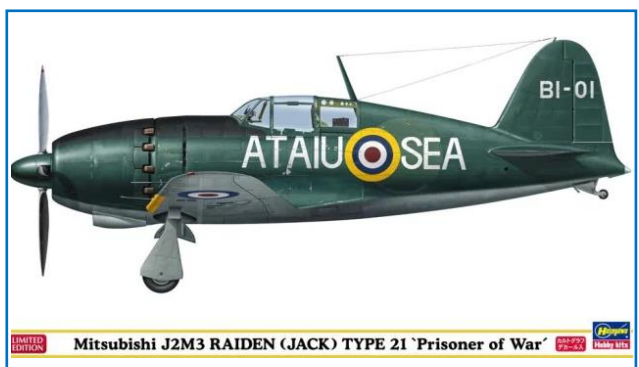

Cabin Reynard 89D

1/24

HA20403

Suntory West Lola T90-50  
 1990 F3000

1/24

HASSP305

Mitsubishi J2M3 Raiden (Jack)  
 Type 21 'Prisoner of War'

1/48