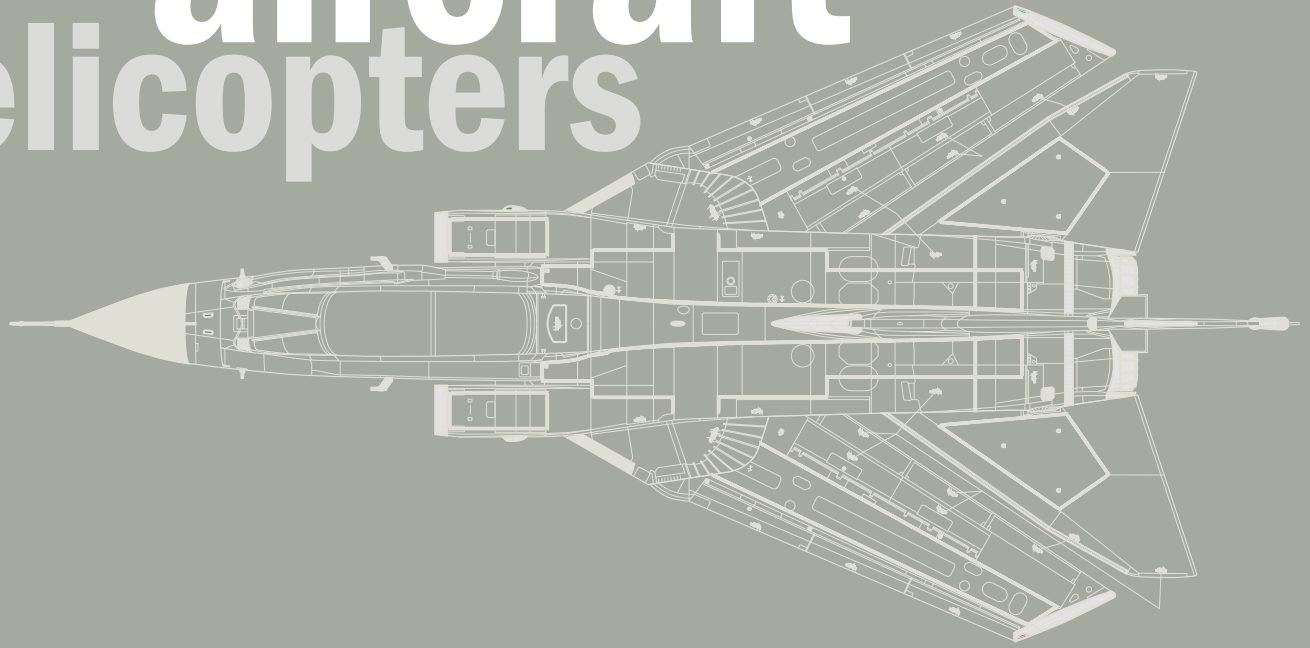

aircraft helicopters

1412 S.M.79 Sparviero **1:72** **SD**

AERONAUTICA MILITARE

< 22.5 cm >

1423 P-51A **1:72** **SD**

< 13.7 cm >

1424 Henschel Hs 129 B **1:72**

< 13.5 cm >

1428 F-16 C/D Fighting Falcon Block 50/52 **1:72** **SD**

< 20.9 cm >

1438 CR.32 Freccia **1:72**

AERONAUTICA MILITARE

< 10.3 cm >

1440 Tu-22M3 Backfire C **1:72** **SD**

< 59.0 cm >

1441 F-5A Freedom Fighter **1:72** **SD**

< 20.1 cm >

1457 EF-2000 Typhoon in R.A.F. service **1:72** **SD**

< 22.2 cm >

1445 F/A 18E Super Hornet "Top Gun" **1:72** **SD**

< 25.5 cm >

Released in June 2021