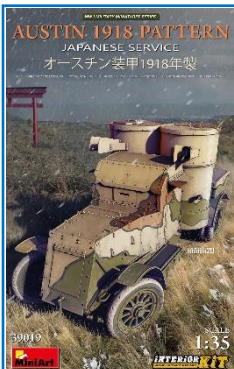

SCANIA R730 "BLACK
 AMBER"

1/24

IT6118

WWII : 1940 Battle Of Arras -
 Rommel's Offensive - Battle Set

1/72

IT7403

German Military Motorcycle
 with side car

1/9

MA39019 AUSTIN 1918 PATTERN. Japanese Service. Interior Kit 1/35

MA35351 TOW TRUCK AA TYPE 1/35

MA35312 BRITISH TANK RIDERS. NW EUROPE. SPECIAL EDITION 1/35

MA35368 BRITISH INFANTRY WEAPONS & EQUIPMENT 1/35