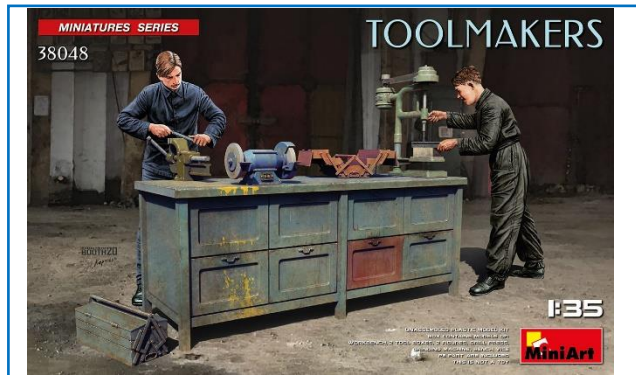

MA38023 GERMAN TRUCK L1500S w/CARGO TRAILER 1/35

MA38026 TRAMWAY "X" SERIES MID TYPE 1/35

MA38026 TRAMWAY "X" SERIES MID TYPE 1/35

MA35299 BRITISH SOLDIERS TANK RIDERS. SPECIAL EDITION 1/35

MA38048 TOOLMAKERS Include 2 figure + accessori 1/35