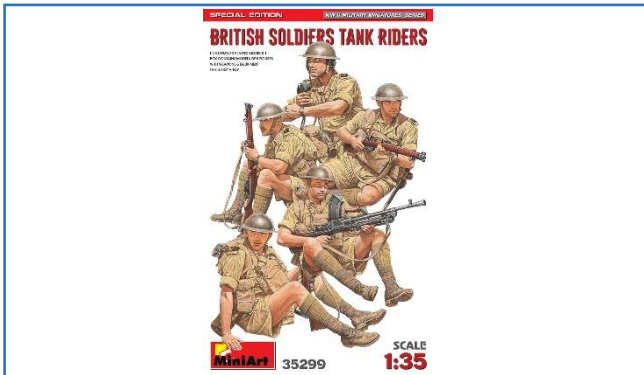

MA35299 BRITISH SOLDIERS TANK RIDERS. SPECIAL EDITION 1/35