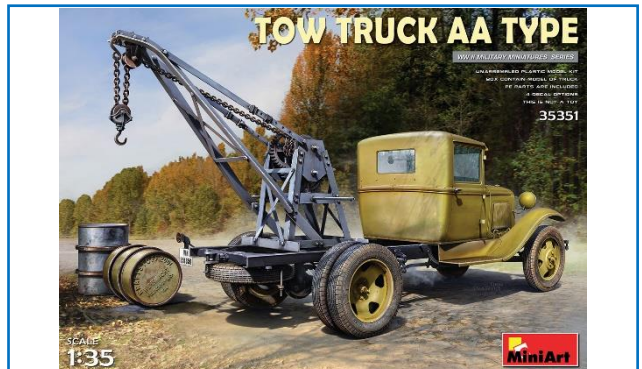

MA35351 TOW TRUCK AA TYPE 1/35