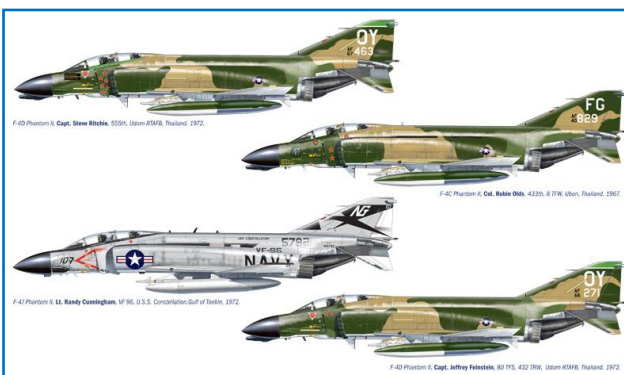

IT1373

F-4 C/D/J PHANTOM II ACES
USAF-US Navy Vietnam ACES

1/72