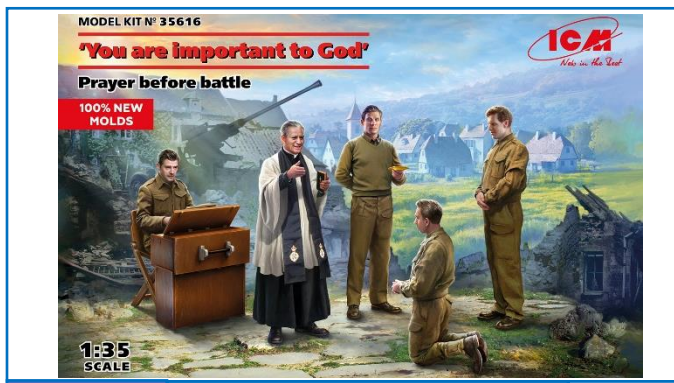

ICM Plastic Model Kits

ICM35616 You are important to God' Prayer before battle **100% Nuovi stampi** 1/35