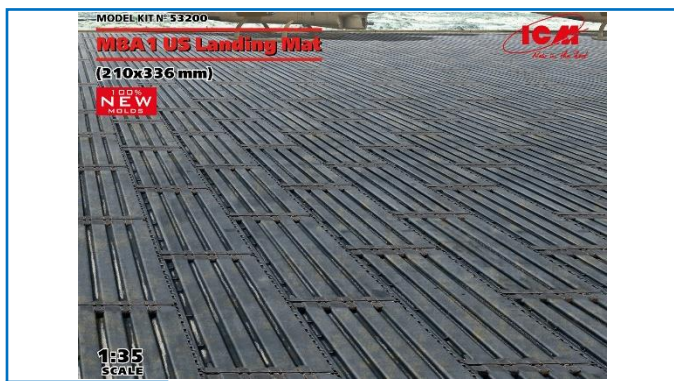

**ICM48408** WWII German Aircraft Armament **100% Nuovi stampi** 1/48

**ICM53200** M8A1 US Landing Mat **100% Nuovi stampi** 1/35

**ICM53056** Phu Bai Combat Base 1968 **include 8 figure e accessori - base diorama** 1/35