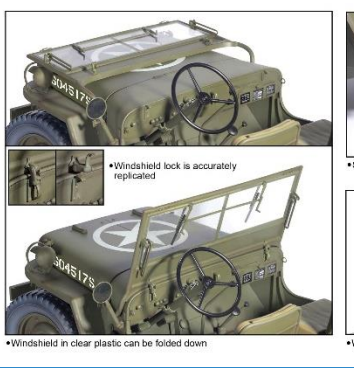

DR7502 1/4-Ton 4x4 Truck w/.50 cal MG 1/6