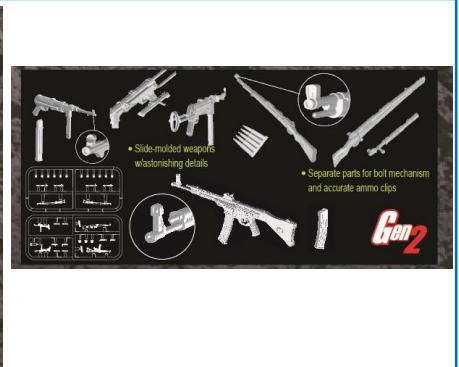

DR6425 Sd.Kfz.250/8 w/7.5cm K.51 L24 (Premium Edition)
Premium Edition include Magic Track, GEN2 weapon and equipment, metal width indicator poles and photo-etched parts 1/35