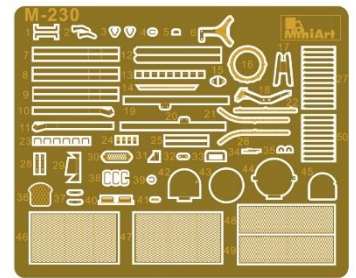

IRAQI T-55 AL FAW/ENIGMA. SOVIET MADE BASE.

37095

800TR23

SCALE 1:35
MILITARY MINIATURES SERIES

IRAQI T55 AL FAW/ENIGMA SOVIET MADE BASE

37095

SCALE 1:35

37095

SCALE 1:35

37095

SCALE 1:35

37095

SCALE 1:35

MA37095

IRAQI T-55 AL FAW/ENIGMA. SOVIET MADE BASE

Modello con un alto livello di dettaglio - include fotoincisioni e decals per 2 versioni

1/35

PANZER CREW 1943-1945

SCALE 1:35

MA35465

PANZER CREW 1943-1945

include 4 figure e accessori

1/35

TEMPO A400 LIEFERWAGEN. BAKERY VAN

38066

1:35

MA38066

TEMPO A400 LIEFERWAGEN. BAKERY VAN

include fotoincisioni

1/35

Sturmgeschütz III Ausf. G

APRIL 1943 ALKETT PROD

72106

SCALE 1:72

MA72106

STURMGESCHÜTZ III AUSF. G, APRIL 1943 ALKETT PROD.

1/72

SCAFFOLDINGS

ACCESSORIES SERIES

SCALE 1:48

SCAFFOLDINGS

ACCESSORIES SERIES

SCALE 1:48

MA49005

SCAFFOLDINGS

1/48

M3 STUART

LIGHT TANK. INITIAL PROD.

PLASTIC MODEL KIT BOX CONTAINS MODEL OF TANK - PE PARTS INCLUDED THIS IS NOT A TOY

SCALE 1:35

MA35425

M3 STUART LIGHT TANK, INITIAL PROD.

Modello con un alto livello di dettaglio - include fotoincisioni e decals per 3 versioni

1/35

M3 STUART LIGHT TANK INITIAL PROD.

35425

SCALE 1:35

M3 STUART LIGHT TANK INITIAL PROD.

35425

SCALE 1:35