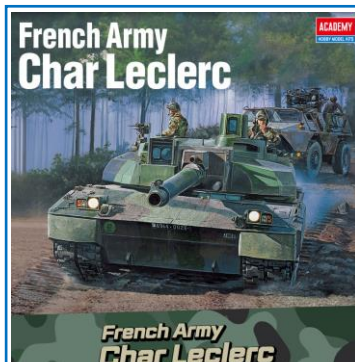

Include decal per 6 versioni e mascherature per canopy

1/48

AC12357

IL-2m3 "Berlin 1945"

Include mascherature per canopy

1/48

AC12361

USN T-34 B Mentor "VT-5 Training Air Wing"

Include mascherature per canopy

1/48

AC12585

ROKAF KF-21 'Boramae'

Include piedistallo, il kit non necessita di colla

1/72

AC13426

British Army Challenger Mk.3