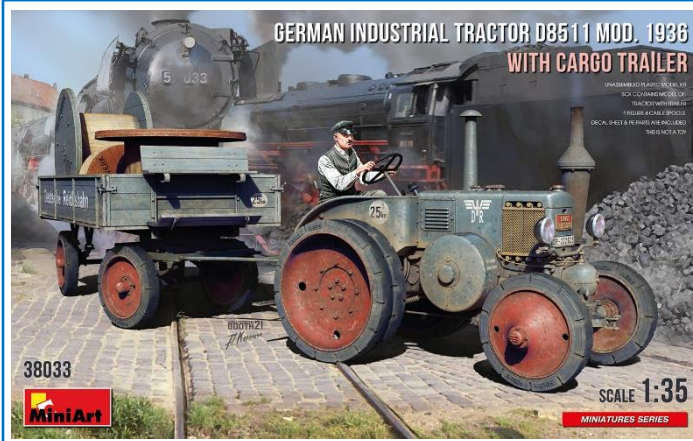

ITALERI

S.L.C. Maiale with crew

No 5621 model kit
 modèle réduit

1:35 scale
 échelle

Decals for Contains photo etched fret and 2 new crew figures Sea mines not included

IT5621 **S.L.C. Maiale with crew**
 Include 2 figure (nuovi stampi) e fotoincisioni **1/35**

IT3622 **VW GOLF GTI First series 1976/78**
 pneumatici in gomma **1/24**

IT7006 **T-62**
 Include decals per 3 versioni **1/72**

MINIART

MA38033 GERMAN INDUSTRIAL TRACTOR D8511 MOD. 1936 WITH CARGO TRAILER
Modello con un alto livello di dettaglio – include fotoincisioni accessori e 1 figurino **1/35**