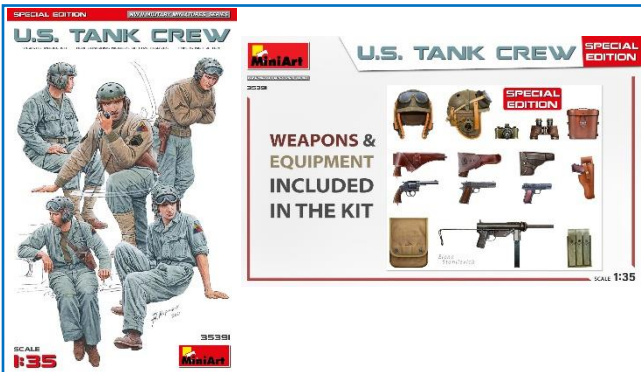

MA35391 U.S. TANK CREW. SPECIAL EDIT.
Include 5 figure + accessori **1/35**