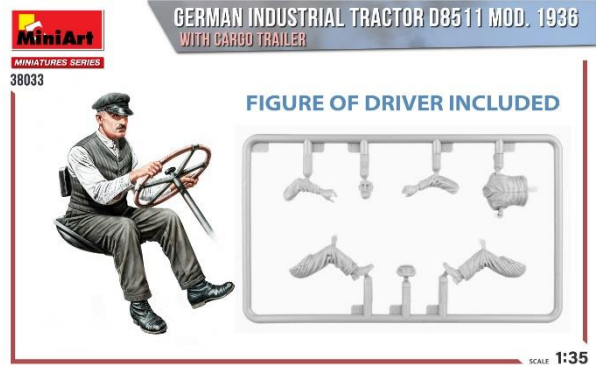

MINIART

MA38033 GERMAN INDUSTRIAL TRACTOR D8511 MOD. 1936 WITH CARGO TRAILER
Modello con un alto livello di dettaglio – include fotoincisioni accessori e 1 figurino **1/35**