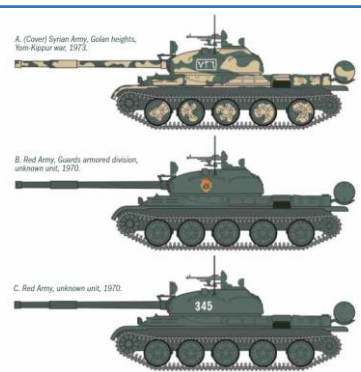

IT7006 **T-62**
Include decals per 3 versioni **1/72**