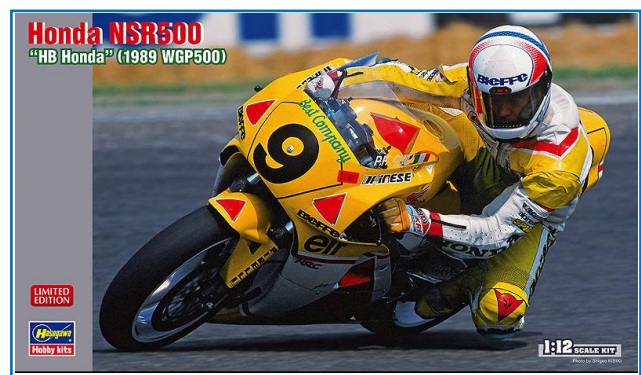

HA21714 Honda NSR500 HB Honda
(1989 WGP500) 1/12