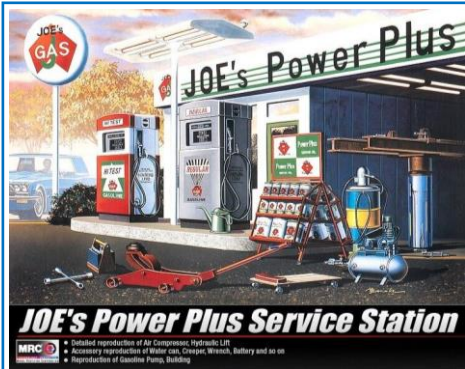

AC15122

Joe's Power Plus Service Station

1/24

AC15145

PORTER II BOX TRUCK

1/24

AC15617

BRISA CAR