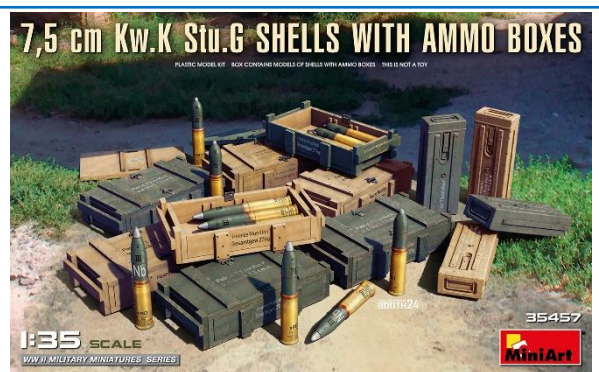

MA35457

7,5 cm Kw.K Stu.G SHELLS WITH AMMO BOXES

1/35