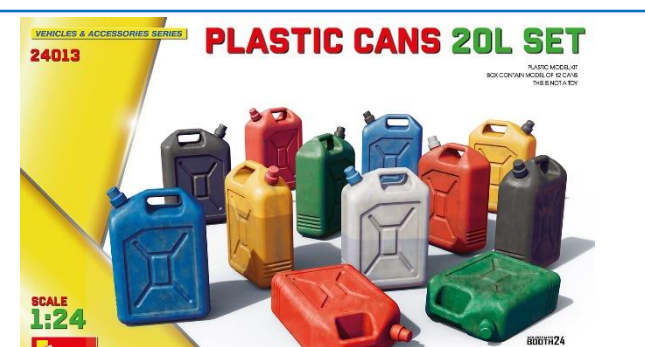

MA24013

PLASTIC CANS 20L SET

1/24