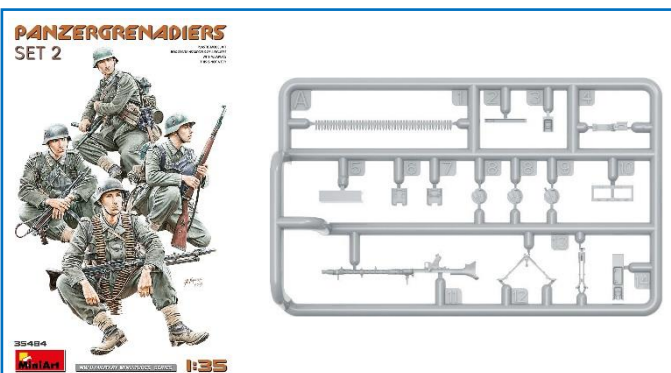

MA35484

PANZERGRENADIERS SET 2 Include 4 figure

1/35