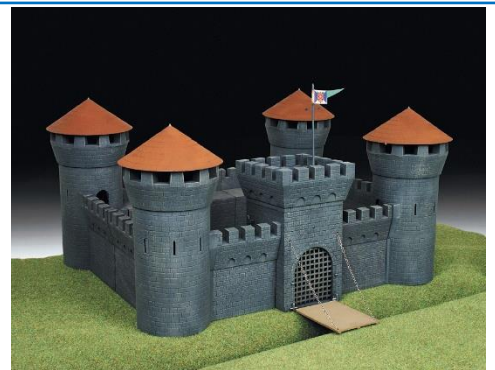

ZS6296

IS-4 Soviet heavy Tank
 100% Nuovo stampo

1/100

ZS8080

Napoleonic Headquarters 1805 - 1814
 Include 18 figure – 9 pose

1/72

ZS8510

Medieval Stone Fortress