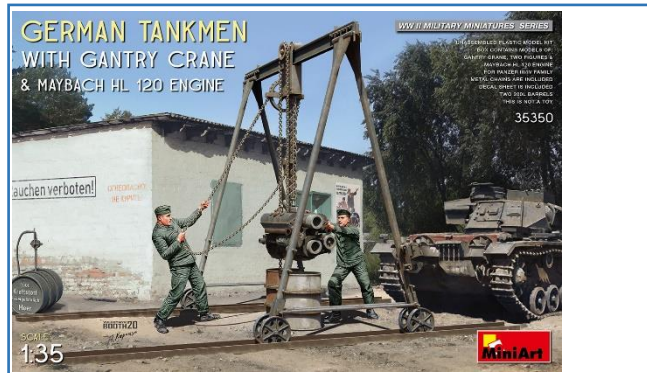

MA35298 Pz.Kpfw.IV Ausf. H Vomag. Early Prod. May 1943. Interior Kit 1/35

MA38041 GERMAN TRAFFIC TRACTOR D8532
 Modello con un alto livello di dettaglio – include fotoincisioni

MA38041 GERMAN TRAFFIC TRACTOR D8532
 Modello con un alto livello di dettaglio – include fotoincisioni 1/35

MA35630 WOODEN BARRELS. MEDIUM SIZE 1/35

MA37091 T-34/85 MOD. 1945. PLANT 112 1/35

MA35350 German Tankmen With Gantry Crane & Maybach HI 120 Engine
 Il set include 2 figurini e catene in metallo

MA35350 GERMAN TANKMEN WITH GANTRY CRANE AND MAYBACH HL120 ENGINE 1/35