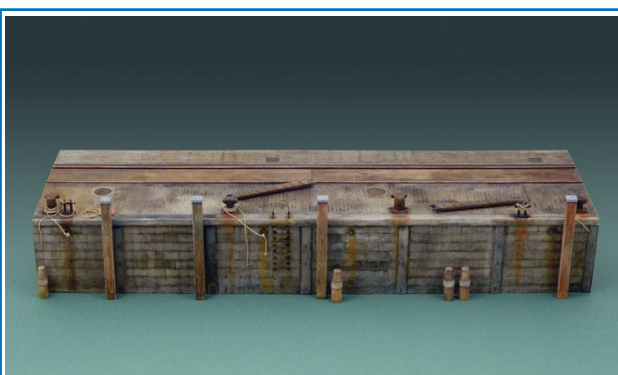

IT5612

Long Dock
2 x 30cm **ELEMENTI MODULARI**

1/35