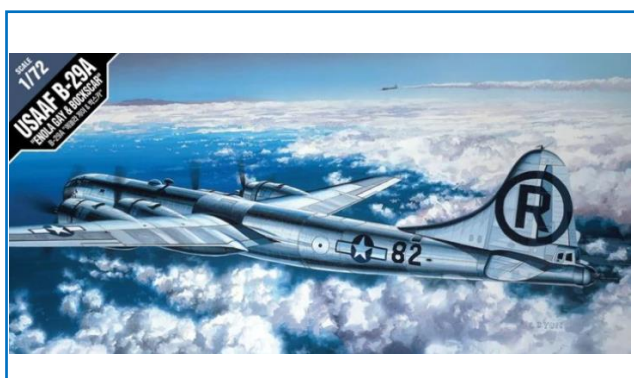

AC12528 USAAF B-29A "Enola Gay & Bockscar" 1/72