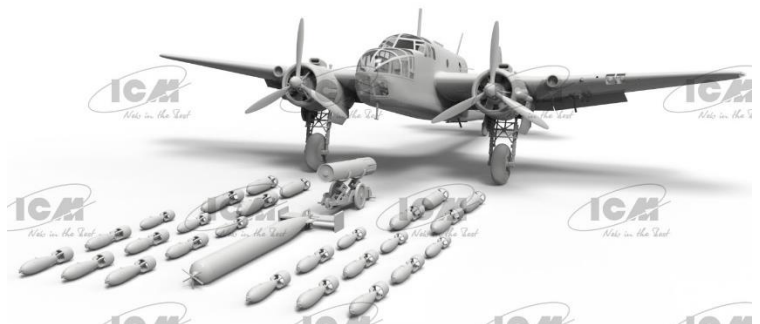

ICM Plastic Model Kits

MODEL KIT N° 53057

CH-54A Tarhe with Universal Military Pod

1:35 SCALE

MISURE MODELLO
Lunghezza: 77,4 cm
Larghezza: 22,5 cm

ICM53057

CH-54A Tarhe with Universal Military Pod

include 697 parti – decal per 3 versioni – kit con un alto livello di dettaglio

1/35

MODEL KIT N° 35360

Bergepanther with Pz.Kpfw.IV Turret

1:35 SCALE

ICM35360

Bergepanther with Pz.Kpfw.IV Turret

1/35

MODEL KIT N° 48399

US Aerial Target Drones

1:48 SCALE

ICM48399

US Aerial Target Drons

Include 2 aerei

1/48

MODEL KIT N° 35756

Tank Crew of the Armed Forces of Ukraine

100% NEW MOLDS

1:35 SCALE

ICM35756

Tank Crew of the Armed Forces of Ukraine

Include 4 figure – 100% nuovi stampi

1/35

MODEL KIT N° 48314

Bristol Beaufort Mk.I

Bombing raid

1:48 SCALE

ICM48314

Bristol Beaufort Mk.I. Bombing raid

1/48