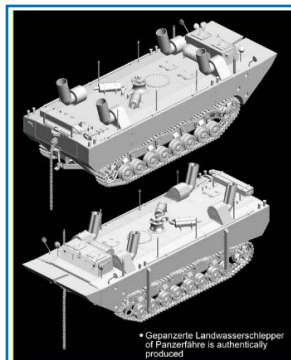

DR6625

Panzerfahre Gepanzerte Landwasserschlepper Prototype Nr.1

1/35