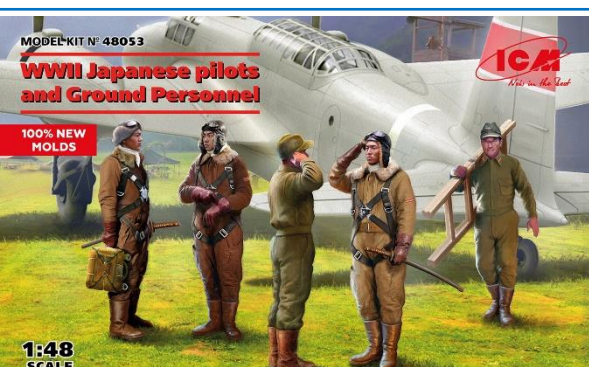

ICM35016

'Kozak-2' State Border Guard Service of Ukraine
kit con un alto livello di dettaglio – include fotoincisioni

1/35

ICM48053

Japanese pilots and Ground Personnel WWII
100% Nuovo stampo – include 5 figure

1/48