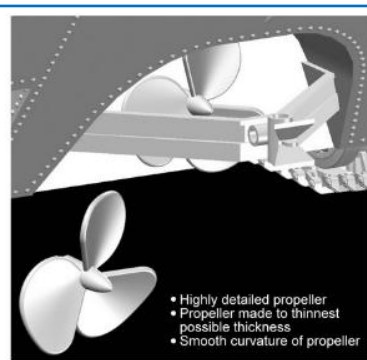

DR6625

Panzerfahre Gepanzerte Landwasserschlepper Prototype Nr.1

1/35