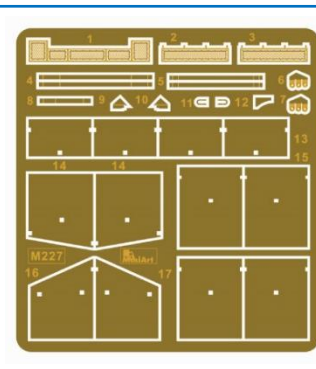

MA72114

STUH 42 AUSF. G EARLY PROD
Kit con un alto livello di dettaglio - include fotoincisioni

1/72