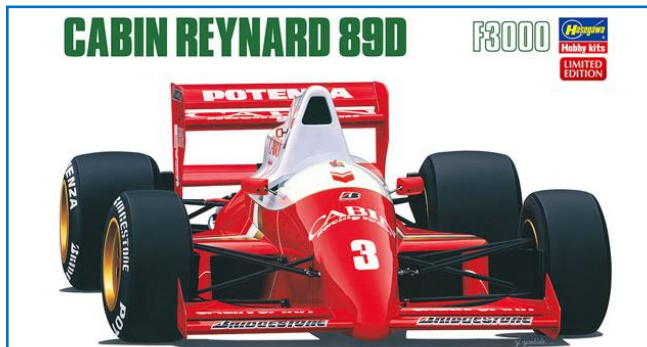

HA20397

Cabin Reynard 89D

1/24