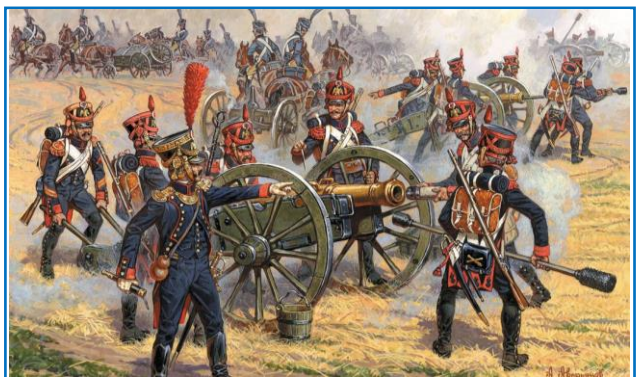

ZS3692

**Russian 2-Axle Military Truck K-4350**  
**NUOVE PARTI**

1/35

ZS3638

**Soviet Armored Reconnaissance Vehicle BRDM-2**

1/35

ZS5043

**Soviet self-propelled gun SU-122**  
**NUOVO STAMPO**

1/72

ZS9041

**Soviet WWII Submarine SHCHUKA class**  
**NUOVO STAMPO**

1/144

ZS8022

**Russian foot artillery 1812-1815**  
**Include 29 figure + accessori**

1/72

ZS8028