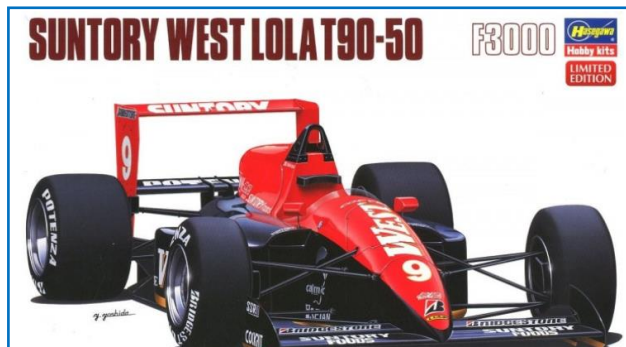

HA20394

Speed Star Dunlop Lola T90-50

1/24

HA20397

Cabin Reynard 89D

1/24

HA20403

Suntory West Lola T90-50  
 1990 F3000