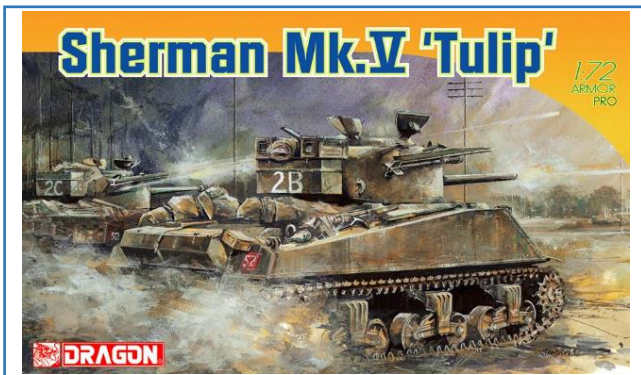

DR75053

German Bicycle

1/6

DR7516

LCM(3) Landing Craft + M4A1
 w/Deep Wading Kit

1/72

DR7312

Sherman Mk.V 'Tulip'