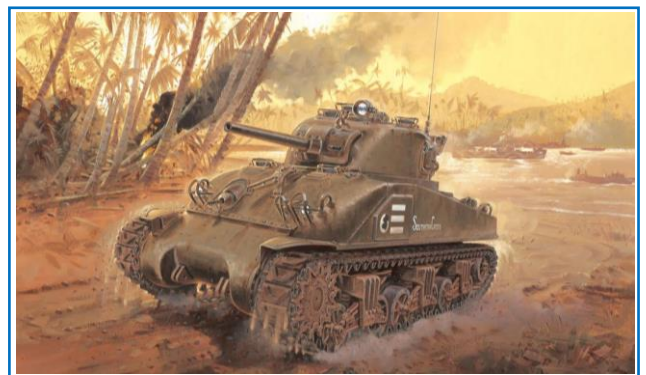

DR6740

M4 Composite Hull w/Magic
Track

1/35