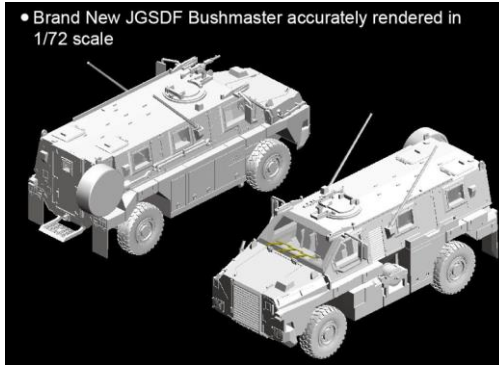

DR7700

JGSDF Bushmaster
NUOVO STAMPO

1/72