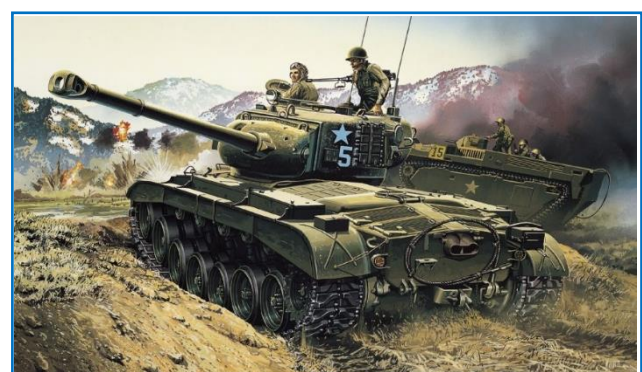

DR6214 PANZER CREW, LAH DIVISION (RUSSIA 1943) 1/35

DR6654 GHOST DIVISION TANK CREW BLITZKRIEG 1940 1/35

DR6802 U.S. Marines, Korea 1950/51 (Chosin Reservoir) 1/35

DR6911 SD.KTZ.250/3 "GREIF" (2 IN 1) include 4 figure Rommel & staff 1/35