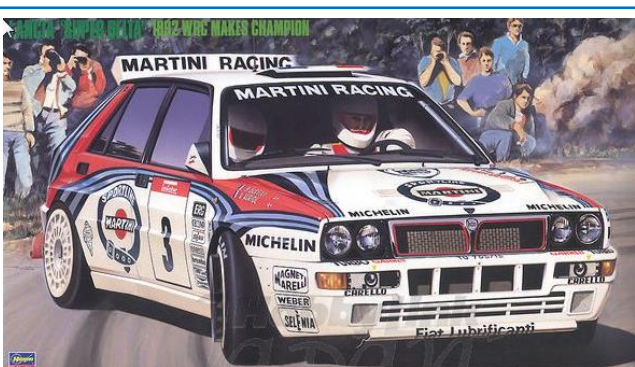

HASCR15

Lancia "Super Delta"
1992 WRC Makes champion

1/24