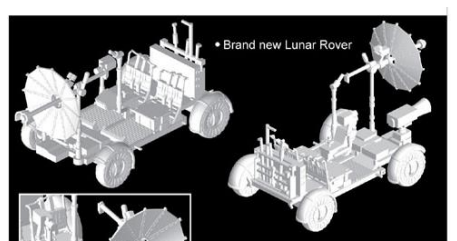

DR11015 1/72 Apollo 17 "The Last J-Mission" CSM + LM + Lunar Rover 1/72