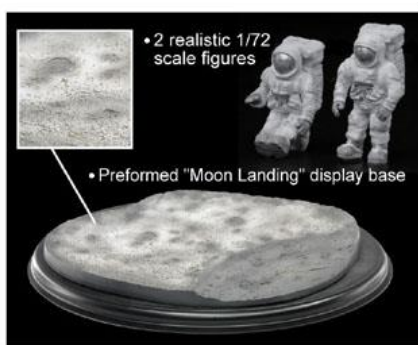

DR11015 1/72 Apollo 17 "The Last J-Mission" CSM + LM + Lunar Rover 1/72