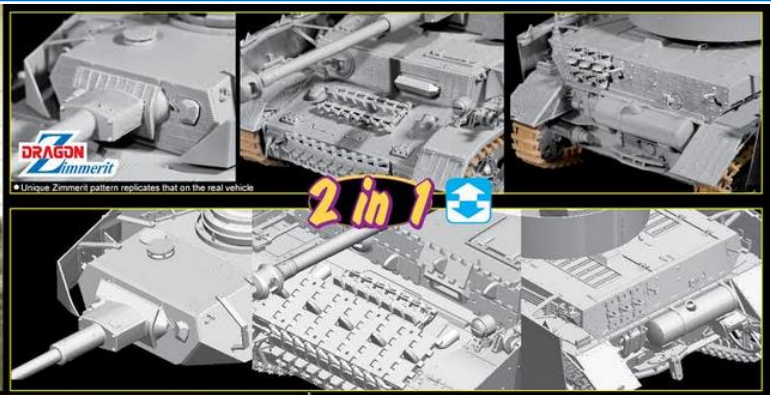

DR6933 Pz.Kpfw.IV Ausf.H Late Production w/Zimmerit (2 in 1) 1/35