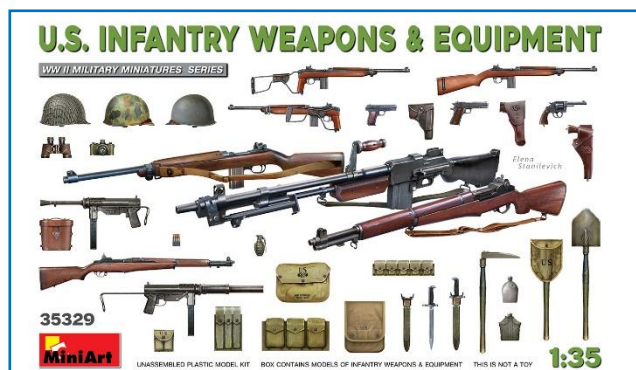

MA39005 AUSTIN ARMORED CAR 3rd SERIES INTERIOR KIT 1/35

MA35626 PIANO SET 1/35

MA38051 L1500S GERMAN 1,5T TRUCK 1/35

MA35266 GERMAN INFANTRY AT REST
 include 4 figure 1/35

MA35308 U.S. JEEP CREW & MPs. SPECIAL EDITION
 include 5 figure 1/35