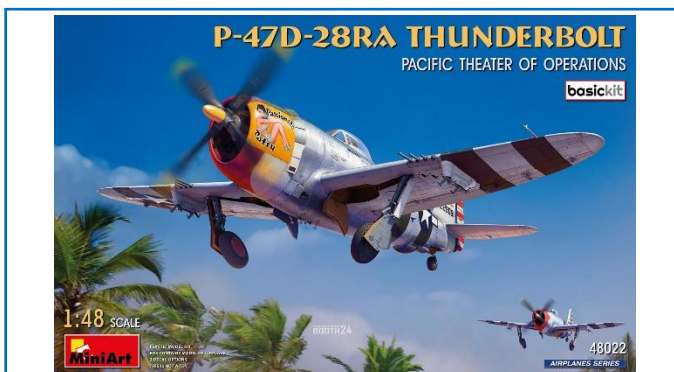

**U.S. SOLDIERS WITH WLA MOTORCYCLES**  
 include 2 mezzi & 2 figure

1/35

MA39023

**AUSTIN ARMoured CAR 1918 PATTERN. BRITISH SERVICE DUNSTERFORCE**

1/35

MA48022

**P-47D-28RA THUNDERBOLT. PACIFIC THEATER OF OPERATIONS. BASIC KIT**