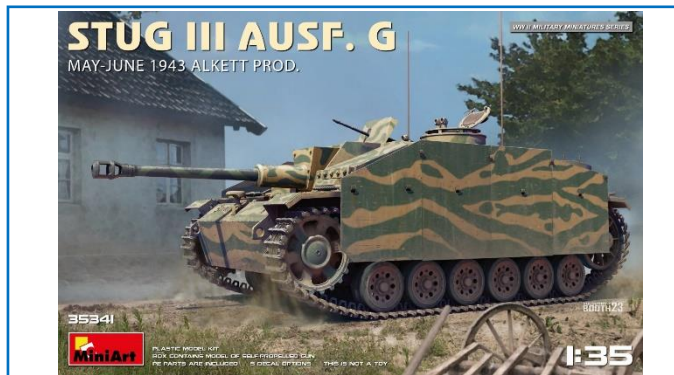

1/35

DR7636

**Sd.Kfz. 142 StuG. III Ausf. B w/ Neo Tracks**

1/72

**MA24008 MODERN OIL DRUMS 200L**  
 Include 6 pezzi 1/24

**MA24009 FUEL & OIL DRUMS 1930-50'S SET 1. GERMAN TYPE**  
 include 6 pezzi 1/24

**MA35341 STUG III AUSF. G MAY-JUNE 1943 ALKETT PROD.**  
 1/35