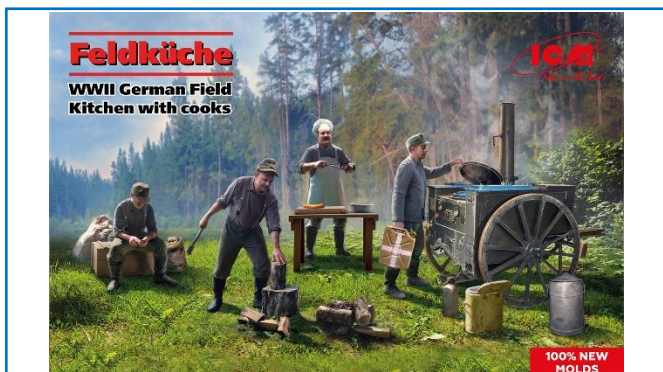

1/35

**Feldküche**  
 WWII German Field  
 Kitchen with cooks

**Infantry weapons and chevrons**  
 Armed Forces of Ukraine

ICM35618

**Feldküche WWII German Field**  
 Kitchen with cooks 100% nuovi stampi

1/35