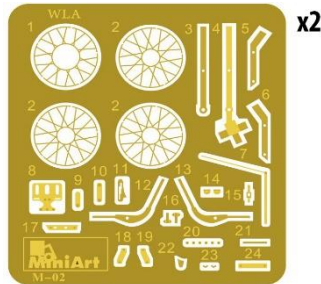

**MA35455 U.S. RADIO SET SCR-299**  
 include fotoincisioni 1/35

**MA35477 U.S. OFFICERS. SPECIAL EDITION**  
 include 5 figure & accessori 1/35

MINIART

MA35410

**Sd.Kfz.234/1 Schwerer Panzerspahwagen. EARLY MOD. INTERIOR KIT**  
 Modello con un alto livello di dettaglio, include decal per 6 versioni

1/35

MA38090

**MODERN CAFE VISITORS SET 2**  
 Include 3 figure & accessori

1/35

MA38095

**URBAN TRAVELLERS**  
 Include 4 figure & accessori

1/35

MA35422