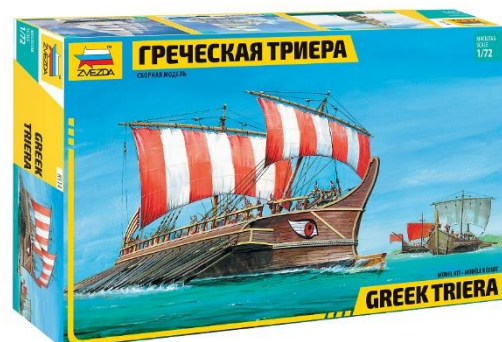

ZS8514

Greek triera
Include 280 parti – lunghezza modello 49 cm

1/72