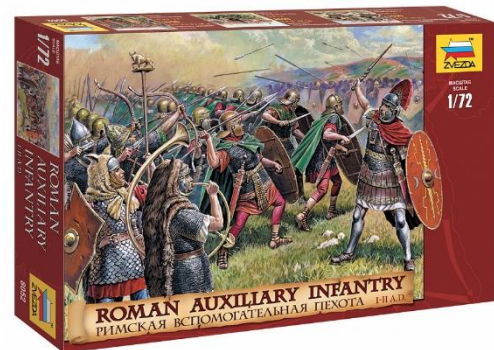

ZS8052

Roman Aux.Infantry
Include 45 figure – 12 pose

1/72