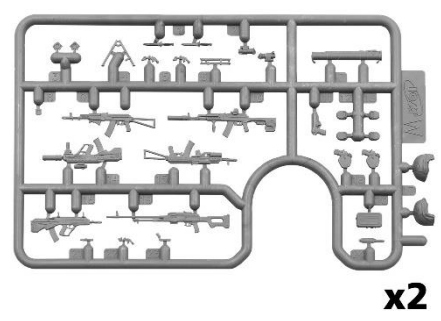

ICM Plastic Model Kits

MODEL KIT N° 35757

Leopard 2 crew of the Armed Forces of Ukraine

1:35

ICM35757 Leopard 2 crew of the Armed Forces of Ukraine include 6 figure 1/35

Ki-21-Ib 'Sally' with Japanese Pilots & Ground Personnel

1:48
48197

ICM48197 Ki-21-Ib 'Sally' with Japanese Pilots and Ground Personnel include 5 figure 1/48

Luftwaffe Airfield Equipment

100% NEW HOLDS

1:48
48409

ICM48409 Luftwaffe Airfield Equipment 100% nuovi stampi 1/35

Universal Military Pod and M8A1 US Landing Mat

1:35
53201

ICM53201 Universal Military Pod and M8A1 US Landing Mat 1/35

Fw 189C/V-6
German attack aircraft

ICM72290 Fw 189C/V-6 German attack aircraft 1/72

Leopard 2A6
Armed Forces of Ukraine

ICM72820 Leopard 2A6 Armed Forces of Ukraine 1/72

Before the assault Eastern Ukraine 2022

Includes the Kozak 2 armored vehicle with driver and machine gunner, a soldier with binoculars, Special Operation Forces soldiers, and UAV

ICMDS3521 Before the assault. Eastern Ukraine 2022 II set include: 8 figurini, mezzo militari, accessori, drone 1/35

Panzerwaffe Steel Cats

ICMDS3524 Panzerwaffe Steel Cats II set include 2 mezzi militari 1/35

Nakhon Phanom Air Base

ICMDS4804 Nakhon Phanom Air Base II set include: 5 figure, 1 aereo, base diorama 1/48