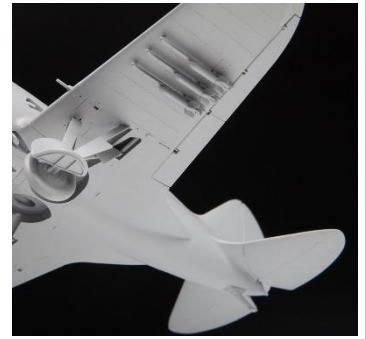

ZS4832

Polikarpov I-16 Type 5 Early/Late
100% Nuovo stampo

1/48